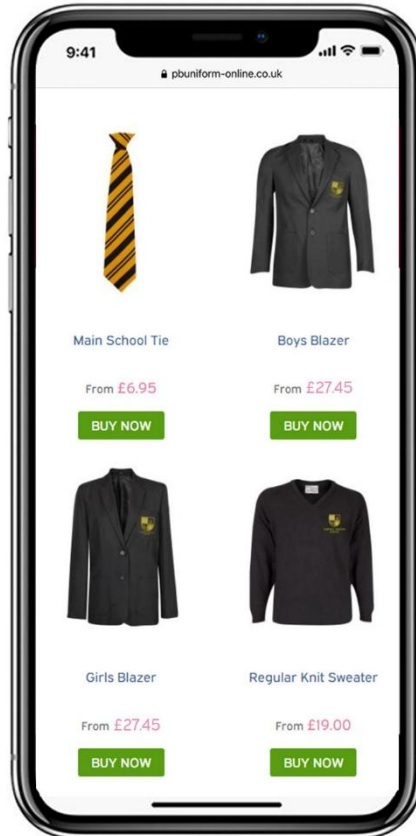

## St Joseph's Catholic School, Laverstock

Scan Me!

[www.price-buckland.co.uk](http://www.price-buckland.co.uk)